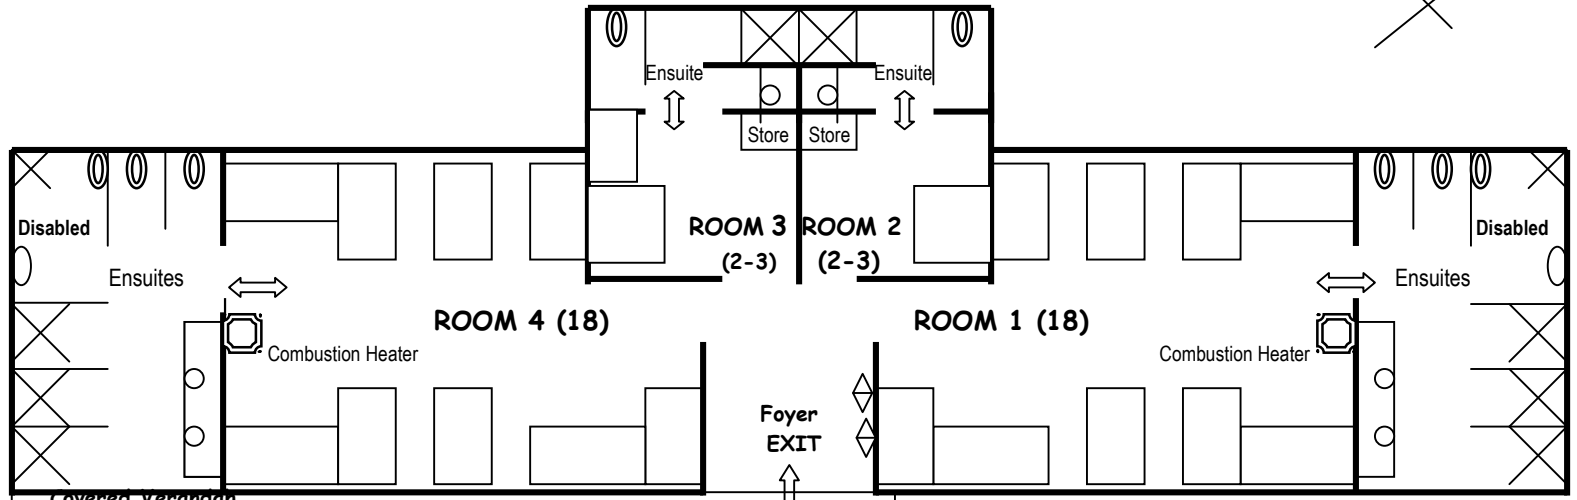

LYREBIRD PARK BUNKROOM PLAN

(Not to Scale)

AMENITIES BLOCK

Please note that

Rooms 1 & 4 have single bunkstyle beds.

Rooms 2, 3, 5, 6 & 7 have 1 bunkstyle bed with a double bed at the bottom & a single bed at the top.

Room 8 has a separate double bed & separate single bed

All beds have a mattress ONLY.

Please Bring Your Own Pillow, Bed Linen, Sleeping Bag/Doona

Full Bed Linen is also available for Hire - Prior Booking Required

All bedrooms have full bathroom ensuites.

◊ -Location of Fire Extinguishers

Lyrebird Park BUNKROOM ALLOCATION

ROOM 1 (Up to 18 Persons) 9 Single Bunk Beds			
ROOM 2 (2-3) Double Bunk Bed			
ROOM 3 (2-3) Double Bunk Bed & 1 Single Bed			
ROOM 4 (Up to 18 Persons) 9 Single Bunk Beds			